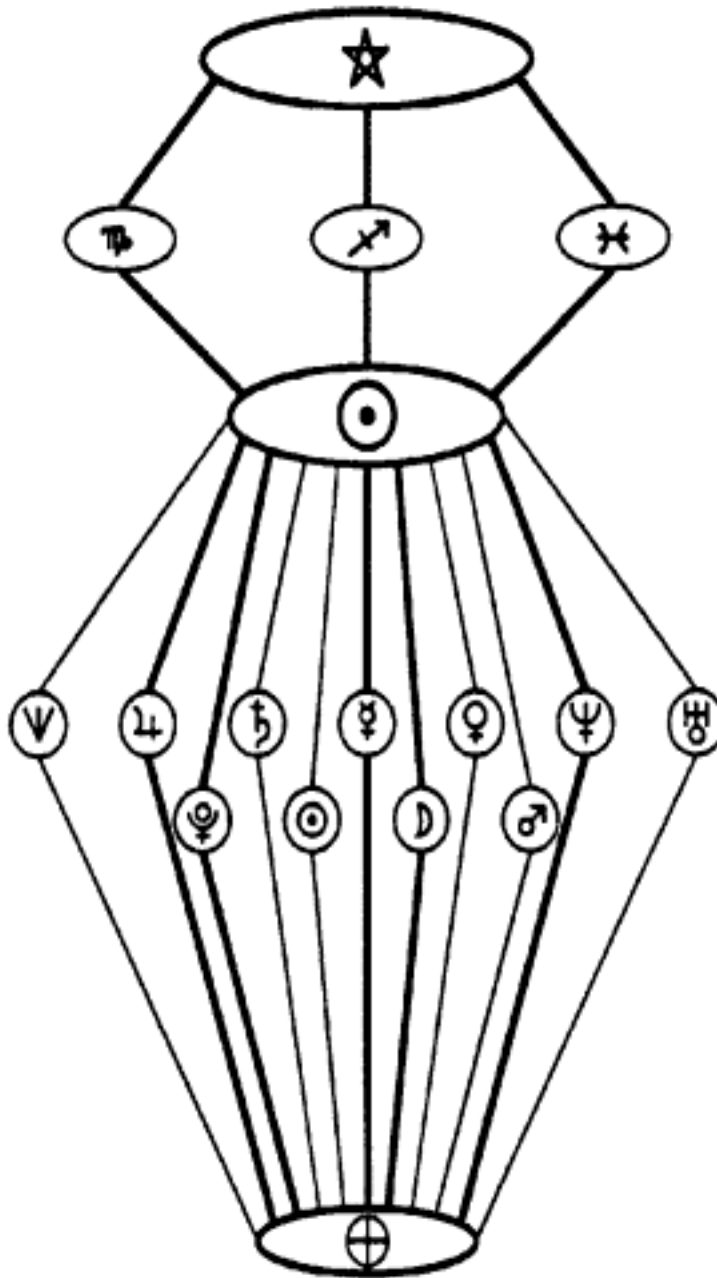

They express the Ray qualities:

Ray I-Vulcan      Ray 2 -Jupiter      Ray 3 - Saturn  
Ray 4-Mercury      Ray 5 - Venus      Ray 6 - Neptune  
Ray 7 - Uranus

They are arranged from left to right in our diagram. exoteric and esoteric rulership for the signs are:

Star in the  
Great Bear

TRANS-  
MITTING

3  
Constellations

TRANS-  
FORMING

The SUN

TRANS-  
FIGURING

7 Sacred  
Planets

4 Non-Sacred  
Planets

The EARTH

**RAY 6**  
Devotion-Idealism  
MERAK  
19 Leo 12

TRANS-  
CENDING

Star in the  
Great Bear

TRANS-  
MITTING

3  
Constellations

TRANS-  
FORMING

The SUN

TRANS-  
FIGURING

7 Sacred  
Planets

4 Non-Sacred  
Planets

The EARTH

**RAY 7**  
 Ceremonial Order  
 PHECDA  
 0 Virgo 29

TRANS-  
CENDING

Star in the  
Great Bear

TRANS-  
MITTING