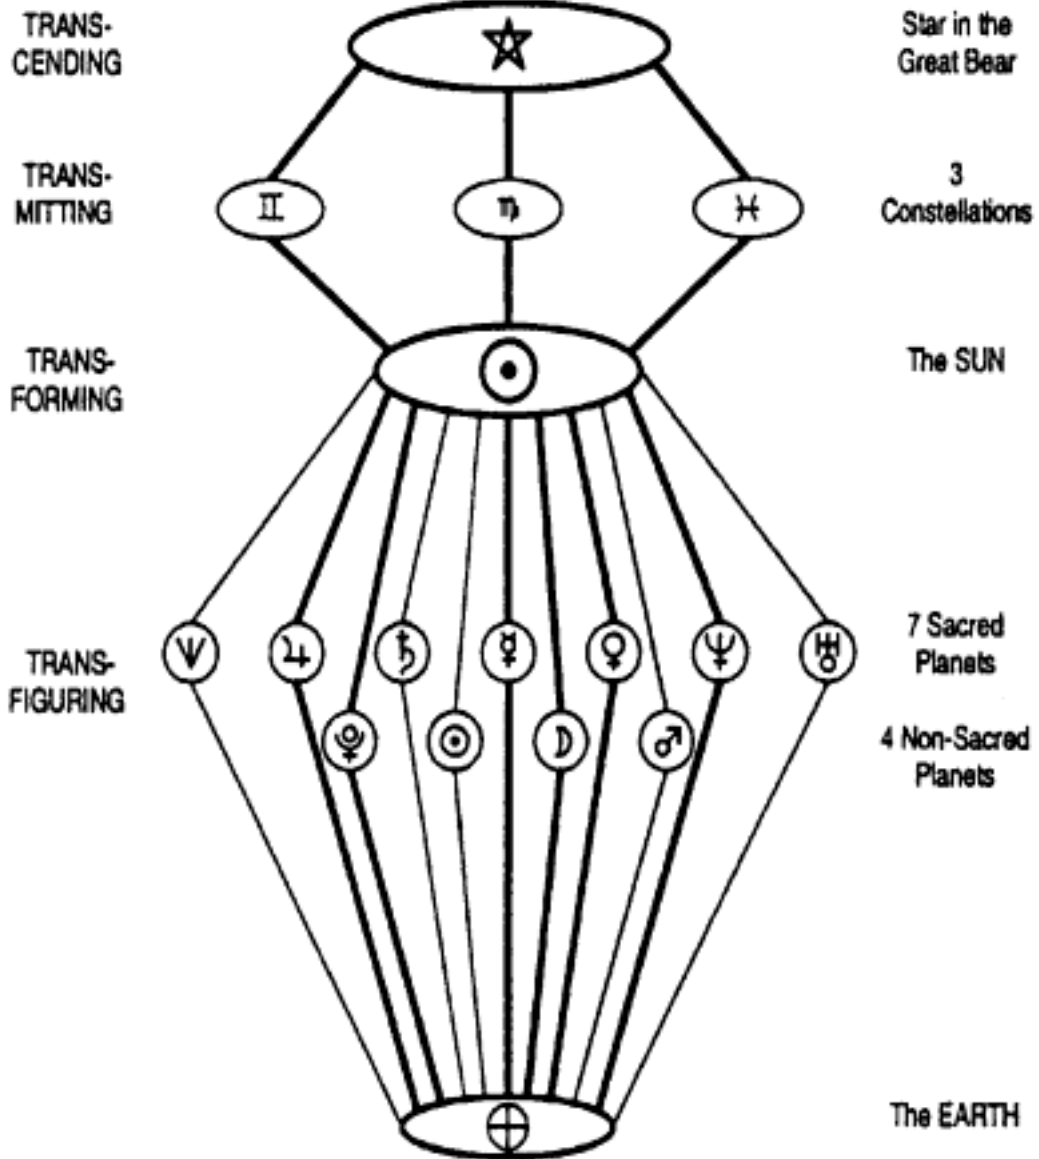

RAY 2
Love-Wisdom
MIZAR (& ALCOR)
15 Virgo 42