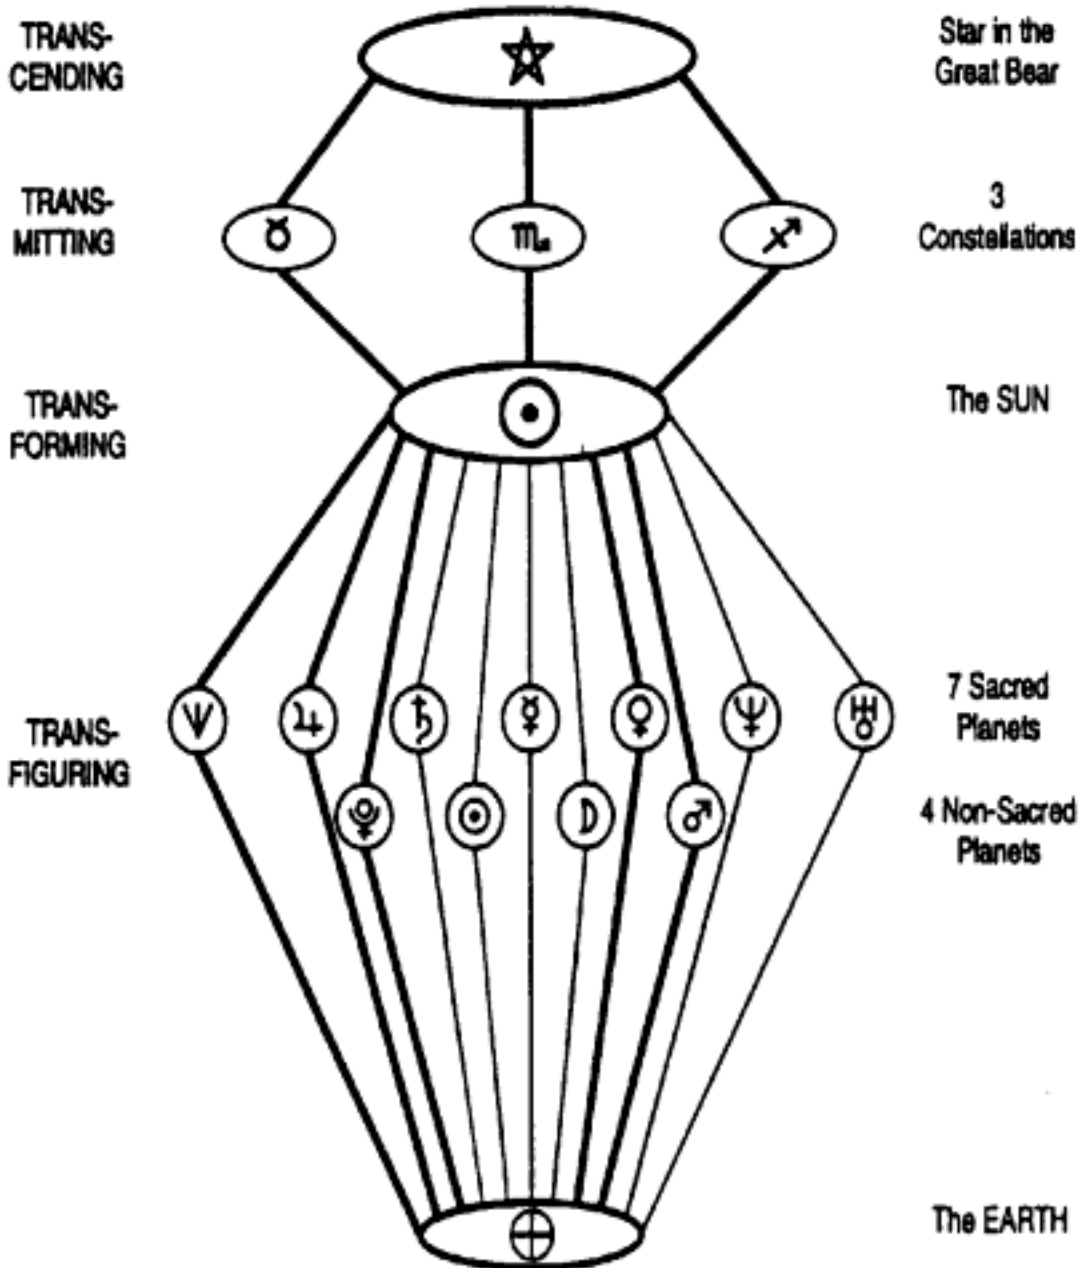

**RAY 2**  
 Love-Wisdom  
 MIZAR (& ALCOR)  
 15 Virgo 42

**RAY 3**  
 Active Intelligence  
 ALIOTH  
 8 Virgo 56

TRANS-  
CENDING

Star in the  
Great Bear

TRANS-  
MITTING

3  
Constellations

TRANS-  
FORMING

The SUN

TRANS-  
FIGURING

7 Sacred  
Planets

4 Non-Sacred  
Planets

The EARTH

**RAY 4**  
 Harmony through Conflict  
 MEGREZ  
 1 Virgo 04

**RAY 5**  
 Concrete Science  
 DUBHE  
 15 Leo 12

TRANS-  
CENDING

Star in the  
Great Bear

TRANS-  
MITTING

3  
Constellations

TRANS-  
FORMING

The SUN

TRANS-  
FIGURING

7 Sacred  
Planets

4 Non-Sacred  
Planets

The EARTH

**RAY 6**  
Devotion-Idealism  
MERAK  
19 Leo 12

TRANS-  
CENDING

Star in the  
Great Bear

TRANS-  
MITTING

3  
Constellations

TRANS-  
FORMING

The SUN